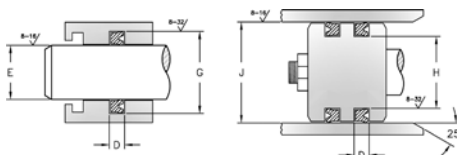

| Part Number | List Price |
|----------------------|------------|
| MUUL-76.2X88.9X6.5 | \$ 10.74 |
| MUUL-88.9X107.95X9 | 11.21 |
| MUUL-88.9X114.3X13.5 | 11.67 |
| MUUL-108X120.7X14.3 | 13.18 |
| MUUL-108X123X14.3 | 14.68 |
| MUUL-114.3X136.37X11 | 16.18 |
| MUUL-130X145X9 | 17.68 |

| Part Number | List Price |
|-----------------------|------------|
| MUUL-133.4X152.4X16.5 | \$ 19.18 |
| MUUL-139.7X152.4X14 | 21.46 |
| MUUL-140X153X6.5 | 23.73 |
| MUUL-150X170X13.8 | 29.11 |
| MUUL-160X178X9.7 | 34.50 |
| MUUL-320X335X15 | 110.75 |

STYLE MUSN SYMMETRICAL U-SEALS

Molded from 90A nitrile, this seal provides high sealability in a symmetrical design suitable for rods or pistons.

PART NUMBERS

MUSN - 6.3 X 16.3 X 8
 Style Prefix Inside Diameter Outside Diameter Height