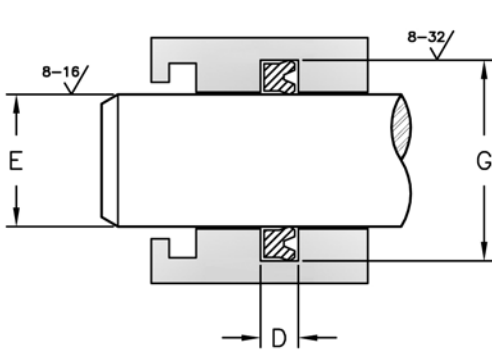

PART NUMBERS

| SEAL INFORMATION | |
|-------------------|-----------------|
| MATERIAL | URETHANE |
| TEMPERATURE RANGE | -22° TO +212° F |
| PRESSURE RANGE | 0 TO 5,000 PSI |
| SPEED | 3 FT/SEC |

| Part Number | A Nom. ID | B Nom. OD | C Nom. Ht | D GROOVE WIDTH | E ROD DIAMETER | G HOUSING DIAMETER | H GROOVE DIAMETER | J BORE DIAMETER | List Price |
|--------------|--------------|--------------|--------------|------------------------|--------------------------|--------------------------|--------------------------|---------------------------|---------------|
| MUU-4X10X4 | 4 | 10 | 4 | 4.50 +0.30 +0.00 | 4.00 -0.010 -0.028 | 10.00 +0.00 -0.20 | 4.00 +0.000 -0.048 | 10.00 +0.036 +0.000 | \$3.45 |
| MUU-4X10X4.5 | 4 | 10 | 4.5 | 5.00 +0.30 +0.00 | 4.00 -0.010 -0.028 | 10.00 +0.00 -0.20 | 4.00 +0.000 -0.048 | 10.00 +0.036 +0.000 | 3.45 |
| MUU-5X11X5 | 5 | 11 | 5 | 5.70 +0.30 +0.00 | 5.00 -0.010 -0.028 | 11.00 +0.00 -0.20 | 5.00 +0.000 -0.048 | 11.00 +0.043 +0.000 | 8.60 |
| MUU-5X12X6 | 5 | 12 | 6 | 7.00 +0.30 +0.00 | 5.00 -0.010 -0.028 | 12.00 +0.00 -0.20 | 5.00 +0.000 -0.048 | 12.00 +0.043 +0.000 | 3.29 |
| MUU-5X15X8 | 5 | 15 | 8 | 9.00 +0.30 +0.00 | 5.00 -0.010 -0.028 | 15.00 +0.00 -0.20 | 5.00 +0.000 -0.048 | 15.00 +0.043 +0.000 | 18.50 |