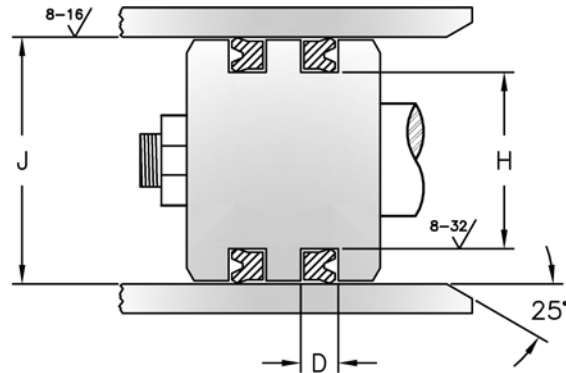

PART NUMBERS

| SEAL INFORMATION | |
|-------------------|-----------------|
| MATERIAL | URETHANE |
| TEMPERATURE RANGE | -22° TO +212° F |
| PRESSURE RANGE | 0 TO 5,000 PSI |
| SPEED | 3 FT/SEC |

| Part Number | A Nom. ID | B Nom. OD | C Nom. Ht | D GROOVE WIDTH | E ROD DIAMETER | G HOUSING DIAMETER | H GROOVE DIAMETER | J BORE DIAMETER | List Price |
|--------------|--------------|--------------|--------------|------------------------|--------------------------|--------------------------|--------------------------|---------------------------|---------------|
| MUU-4X10X4 | 4 | 10 | 4 | 4.50 +0.30 +0.00 | 4.00 -0.010 -0.028 | 10.00 +0.00 -0.20 | 4.00 +0.000 -0.048 | 10.00 +0.036 +0.000 | \$3.45 |
| MUU-4X10X4.5 | 4 | 10 | 4.5 | 5.00 +0.30 +0.00 | 4.00 -0.010 -0.028 | 10.00 +0.00 -0.20 | 4.00 +0.000 -0.048 | 10.00 +0.036 +0.000 | 3.45 |
| MUU-5X11X5 | 5 | 11 | 5 | 5.70 +0.30 +0.00 | 5.00 -0.010 -0.028 | 11.00 +0.00 -0.20 | 5.00 +0.000 -0.048 | 11.00 +0.043 +0.000 | 8.60 |
| MUU-5X12X6 | 5 | 12 | 6 | 7.00 +0.30 +0.00 | 5.00 -0.010 -0.028 | 12.00 +0.00 -0.20 | 5.00 +0.000 -0.048 | 12.00 +0.043 +0.000 | 3.29 |
| MUU-5X15X8 | 5 | 15 | 8 | 9.00 +0.30 +0.00 | 5.00 -0.010 -0.028 | 15.00 +0.00 -0.20 | 5.00 +0.000 -0.048 | 15.00 +0.043 +0.000 | 18.50 |