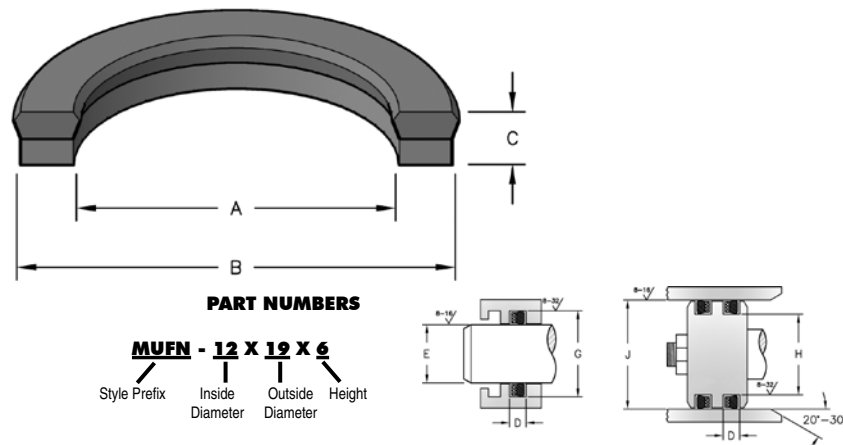

STYLE MUFN-P SYMMETRICAL SEALS

Incorporating a rubber seal lip and a rubberized fabric heel, this seal provides excellent sealability and high strength.

SEAL INFORMATION	
MATERIAL	NITRILE / FABRIC BASE
TEMPERATURE RANGE	-22° TO +212° F
PRESSURE RANGE	0 TO 2,900
SPEED	1.5 FT/SEC

Part Number	A Nom. ID	B Nom. OD	C Nom. Ht	D GROOVE WIDTH	E ROD DIAMETER	G HOUSING DIAMETER	H GROOVE DIAMETER	J BORE DIAMETER	List Price
MUFN-12X19X6P	12	19	6	6.00 +0.60 +0.40	12.00 +0.000 -0.043	19.00 +0.13 +0.00	12.00 -0.016 -0.043	19.00 +0.052 +0.000	$8.59
MUFN-12X20X6.3P	12	20	6.3	6.30 +0.60 +0.40	12.00 +0.000 -0.043	20.00 +0.13 +0.00	12.00 -0.016 -0.043	20.00 +0.052 +0.000	6.51
MUFN-14X22X6P	14	22	6	6.00 +0.60 +0.40	14.00 +0.000 -0.043	22.00 +0.13 +0.00	14.00 -0.016 -0.043	22.00 +0.052 +0.000	7.31
MUFN-15X23X5.8P	15	23	5.8	5.80 +0.60 +0.40	15.00 +0.000 -0.043	23.00 +0.13 +0.00	15.00 -0.016 -0.043	23.00 +0.052 +0.000	6.51
MUFN-16X24X6P	16	24	6	6.00 +0.60 +0.40	16.00 +0.000 -0.043	24.00 +0.13 +0.00	16.00 -0.016 -0.043	24.00 +0.052 +0.000	5.09
MUFN-18X24X5P	18	24	5	5.00 +0.60 +0.40	18.00 +0.000 -0.043	24.00 +0.13 +0.00	18.00 -0.016 -0.043	24.00 +0.052 +0.000	7.16
MUFN-18X26X5.8P	18	26	5.8	5.80 +0.60 +0.40	18.00 +0.000 -0.043	26.00 +0.13 +0.00	18.00 -0.016 -0.043	26.00 +0.052 +0.000	3.42
MUFN-18X28X5.8P	18	28	5.8	5.80 +0.60 +0.40	18.00 +0.000 -0.043	28.00 +0.13 +0.00	18.00 -0.016 -0.043	28.00 +0.052 +0.000	7.16
MUFN-18X26X6P	18	26	6	6.00 +0.60 +0.40	18.00 +0.000 -0.043	26.00 +0.13 +0.00	18.00 -0.016 -0.043	26.00 +0.052 +0.000	6.12
MUFN-18X25X6.5P	18	25	6.5	6.50 +0.60 +0.40	18.00 +0.000 -0.043	25.00 +0.13 +0.00	18.00 -0.016 -0.043	25.00 +0.052 +0.000	7.04
MUFN-20X26X5P	20	26	5	5.00 +0.60 +0.40	20.00 +0.000 -0.052	26.00 +0.13 +0.00	20.00 -0.020 -0.053	26.00 +0.052 +0.000	4.68
MUFN-20X28X5.8P	20	28	5.8	5.80 +0.60 +0.40	20.00 +0.000 -0.052	28.00 +0.13 +0.00	20.00 -0.020 -0.053	28.00 +0.052 +0.000	5.46
MUFN-20X28X6.5P	20	28	6.5	6.50 +0.60 +0.40	20.00 +0.000 -0.052	28.00 +0.13 +0.00	20.00 -0.020 -0.053	28.00 +0.052 +0.000	6.12
MUFN-20X30X8P	20	30	8	8.00 +0.60 +0.40	20.00 +0.000 -0.052	30.00 +0.13 +0.00	20.00 -0.020 -0.053	30.00 +0.052 +0.000	5.73
MUFN-22X30X6.5P	22	30	6.5	6.50 +0.60 +0.40	22.00 +0.000 -0.052	30.00 +0.13 +0.00	22.00 -0.020 -0.053	30.00 +0.052 +0.000	5.33
MUFN-22X30X7P	22	30	7	7.00 +0.60 +0.40	22.00 +0.000 -0.052	30.00 +0.13 +0.00	22.00 -0.020 -0.053	30.00 +0.052 +0.000	7.04
MUFN-25X32X6P	25	32	6	6.00 +0.60 +0.40	25.00 +0.000 -0.052	32.00 +0.16 +0.00	25.00 -0.020 -0.053	32.00 +0.062 +0.000	7.55
MUFN-25X33X6P	25	33	6	6.00 +0.60 +0.40	25.00 +0.000 -0.052	33.00 +0.16 +0.00	25.00 -0.020 -0.053	33.00 +0.062 +0.000	5.99
MUFN-25X35X8P	25	35	8	8.00 +0.60 +0.40	25.00 +0.000 -0.052	35.00 +0.16 +0.00	25.00 -0.020 -0.053	35.00 +0.062 +0.000	6.63
MUFN-28X36X6P	28	36	6	6.00 +0.60 +0.40	28.00 +0.000 -0.052	36.00 +0.16 +0.00	28.00 -0.020 -0.053	36.00 +0.062 +0.000	5.73
MUFN-30X38X5.78P	30	38	5.78	5.78 +0.60 +0.40	30.00 +0.000 -0.052	38.00 +0.16 +0.00	30.00 -0.020 -0.053	38.00 +0.062 +0.000	4.60
MUFN-30X38X6P	30	38	6	6.00 +0.60 +0.40	30.00 +0.000 -0.052	38.00 +0.16 +0.00	30.00 -0.020 -0.053	38.00 +0.062 +0.000	5.20